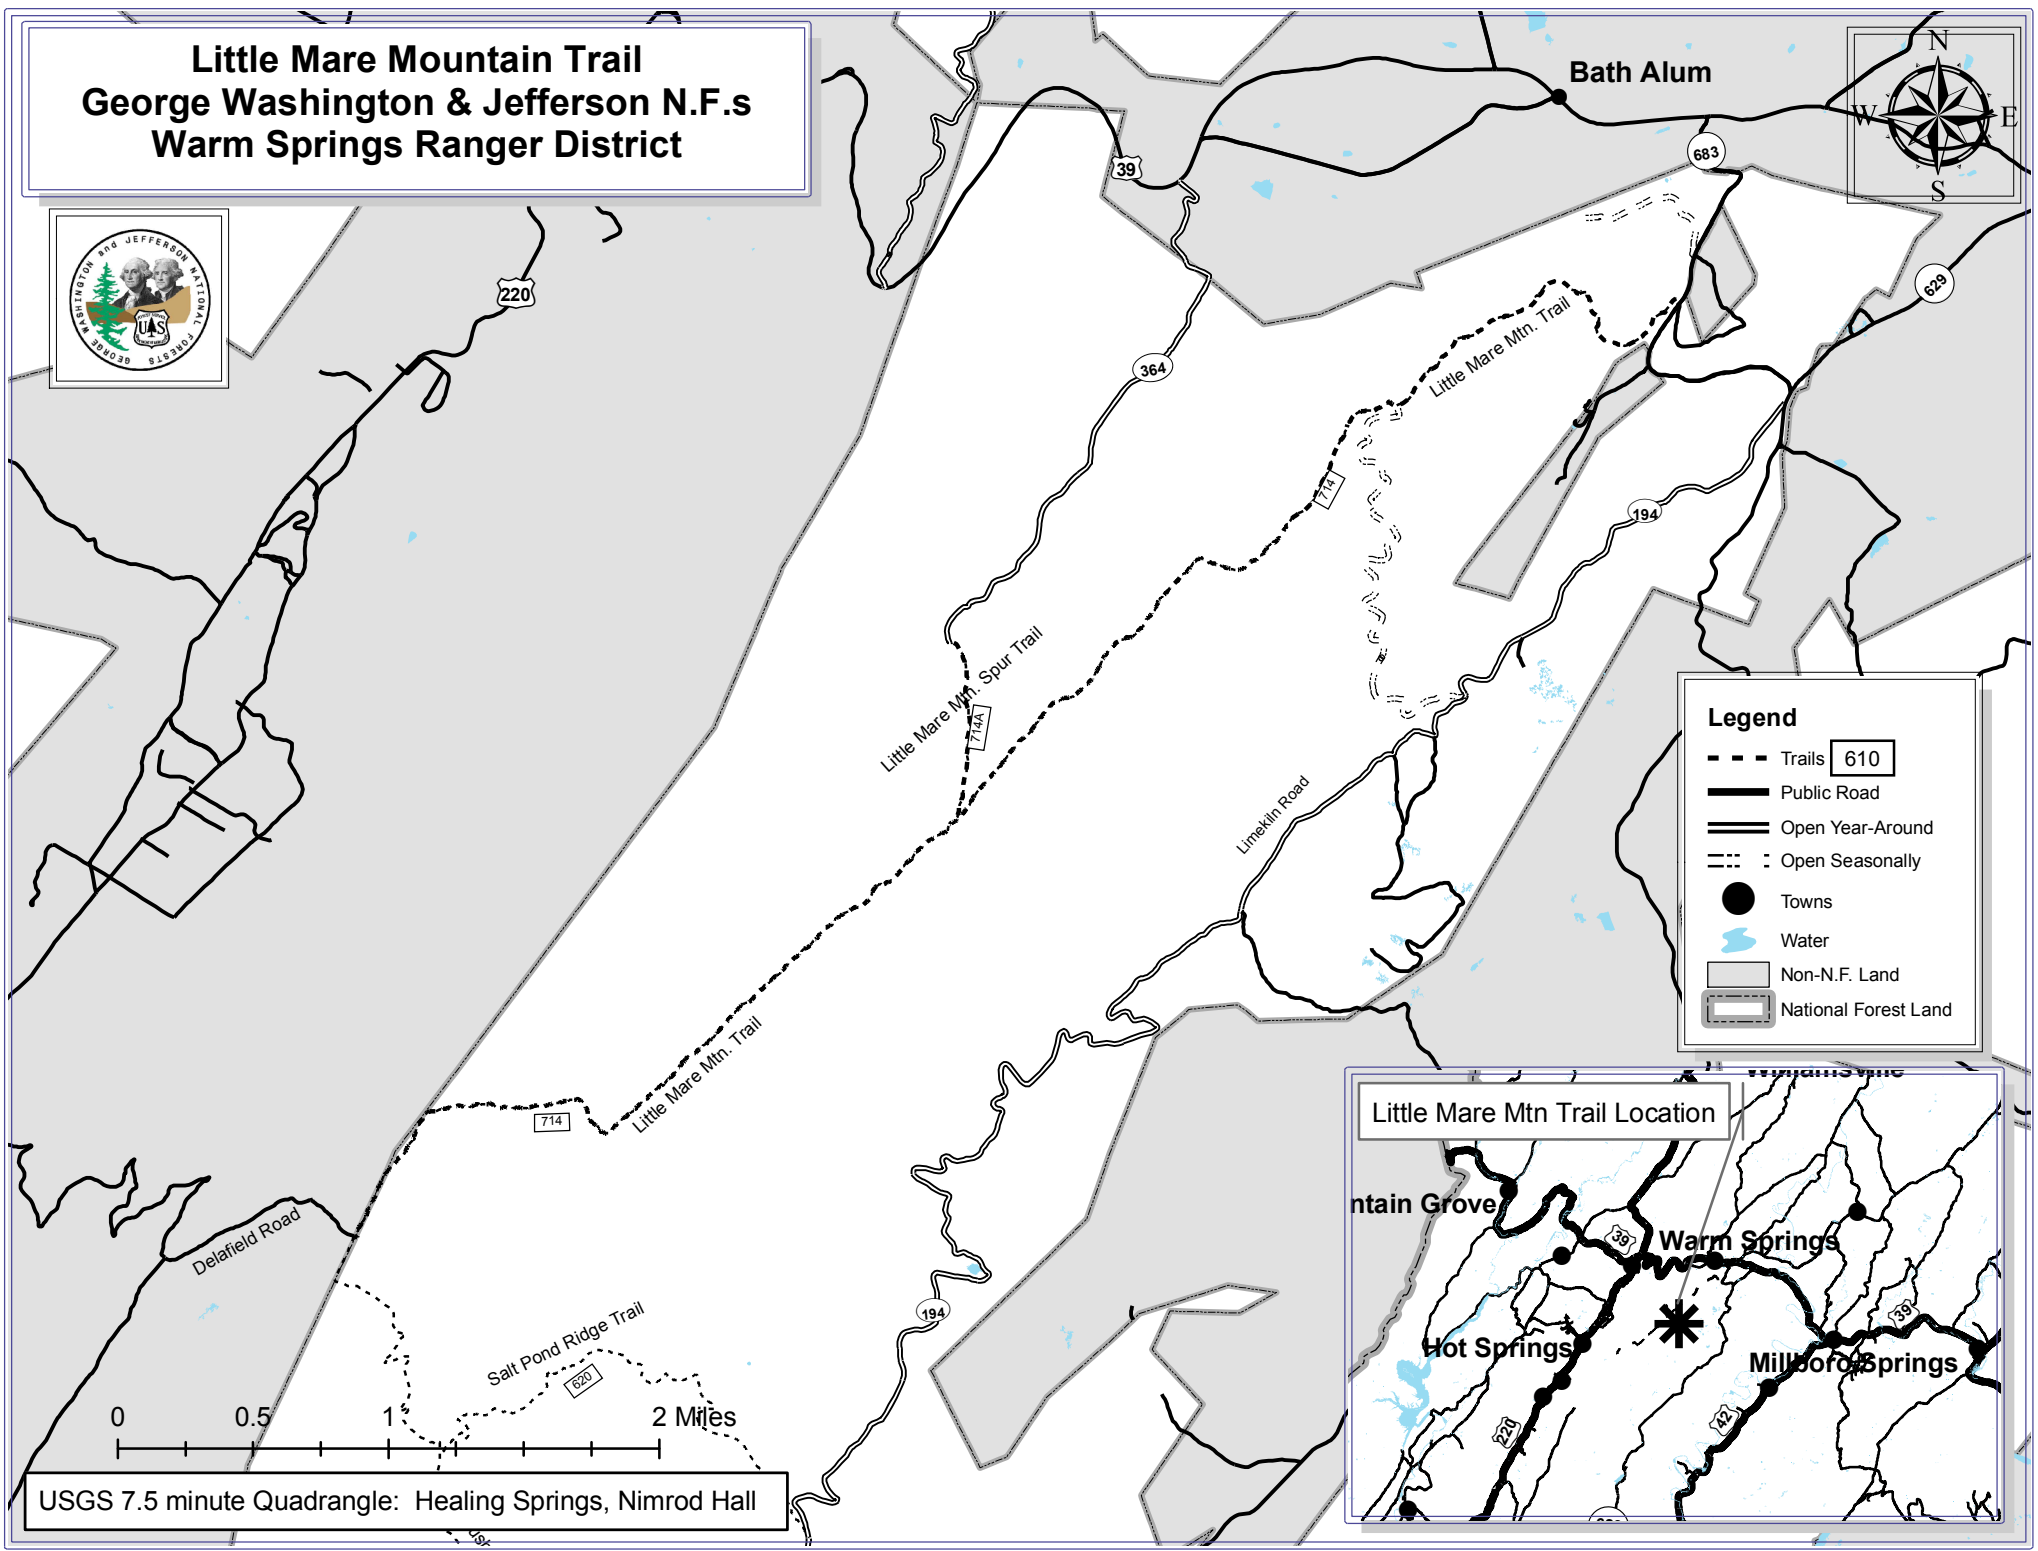

Little Mare Mountain Trail

George Washington & Jefferson N.F.s

Warm Springs Ranger District

Legend

- Trails 610
- Public Road
- Open Year-Around
- Open Seasonally
- Towns
- Water
- Non-N.F. Land
- National Forest Land

USGS 7.5 minute Quadrangle: Healing Springs, Nimrod Hall