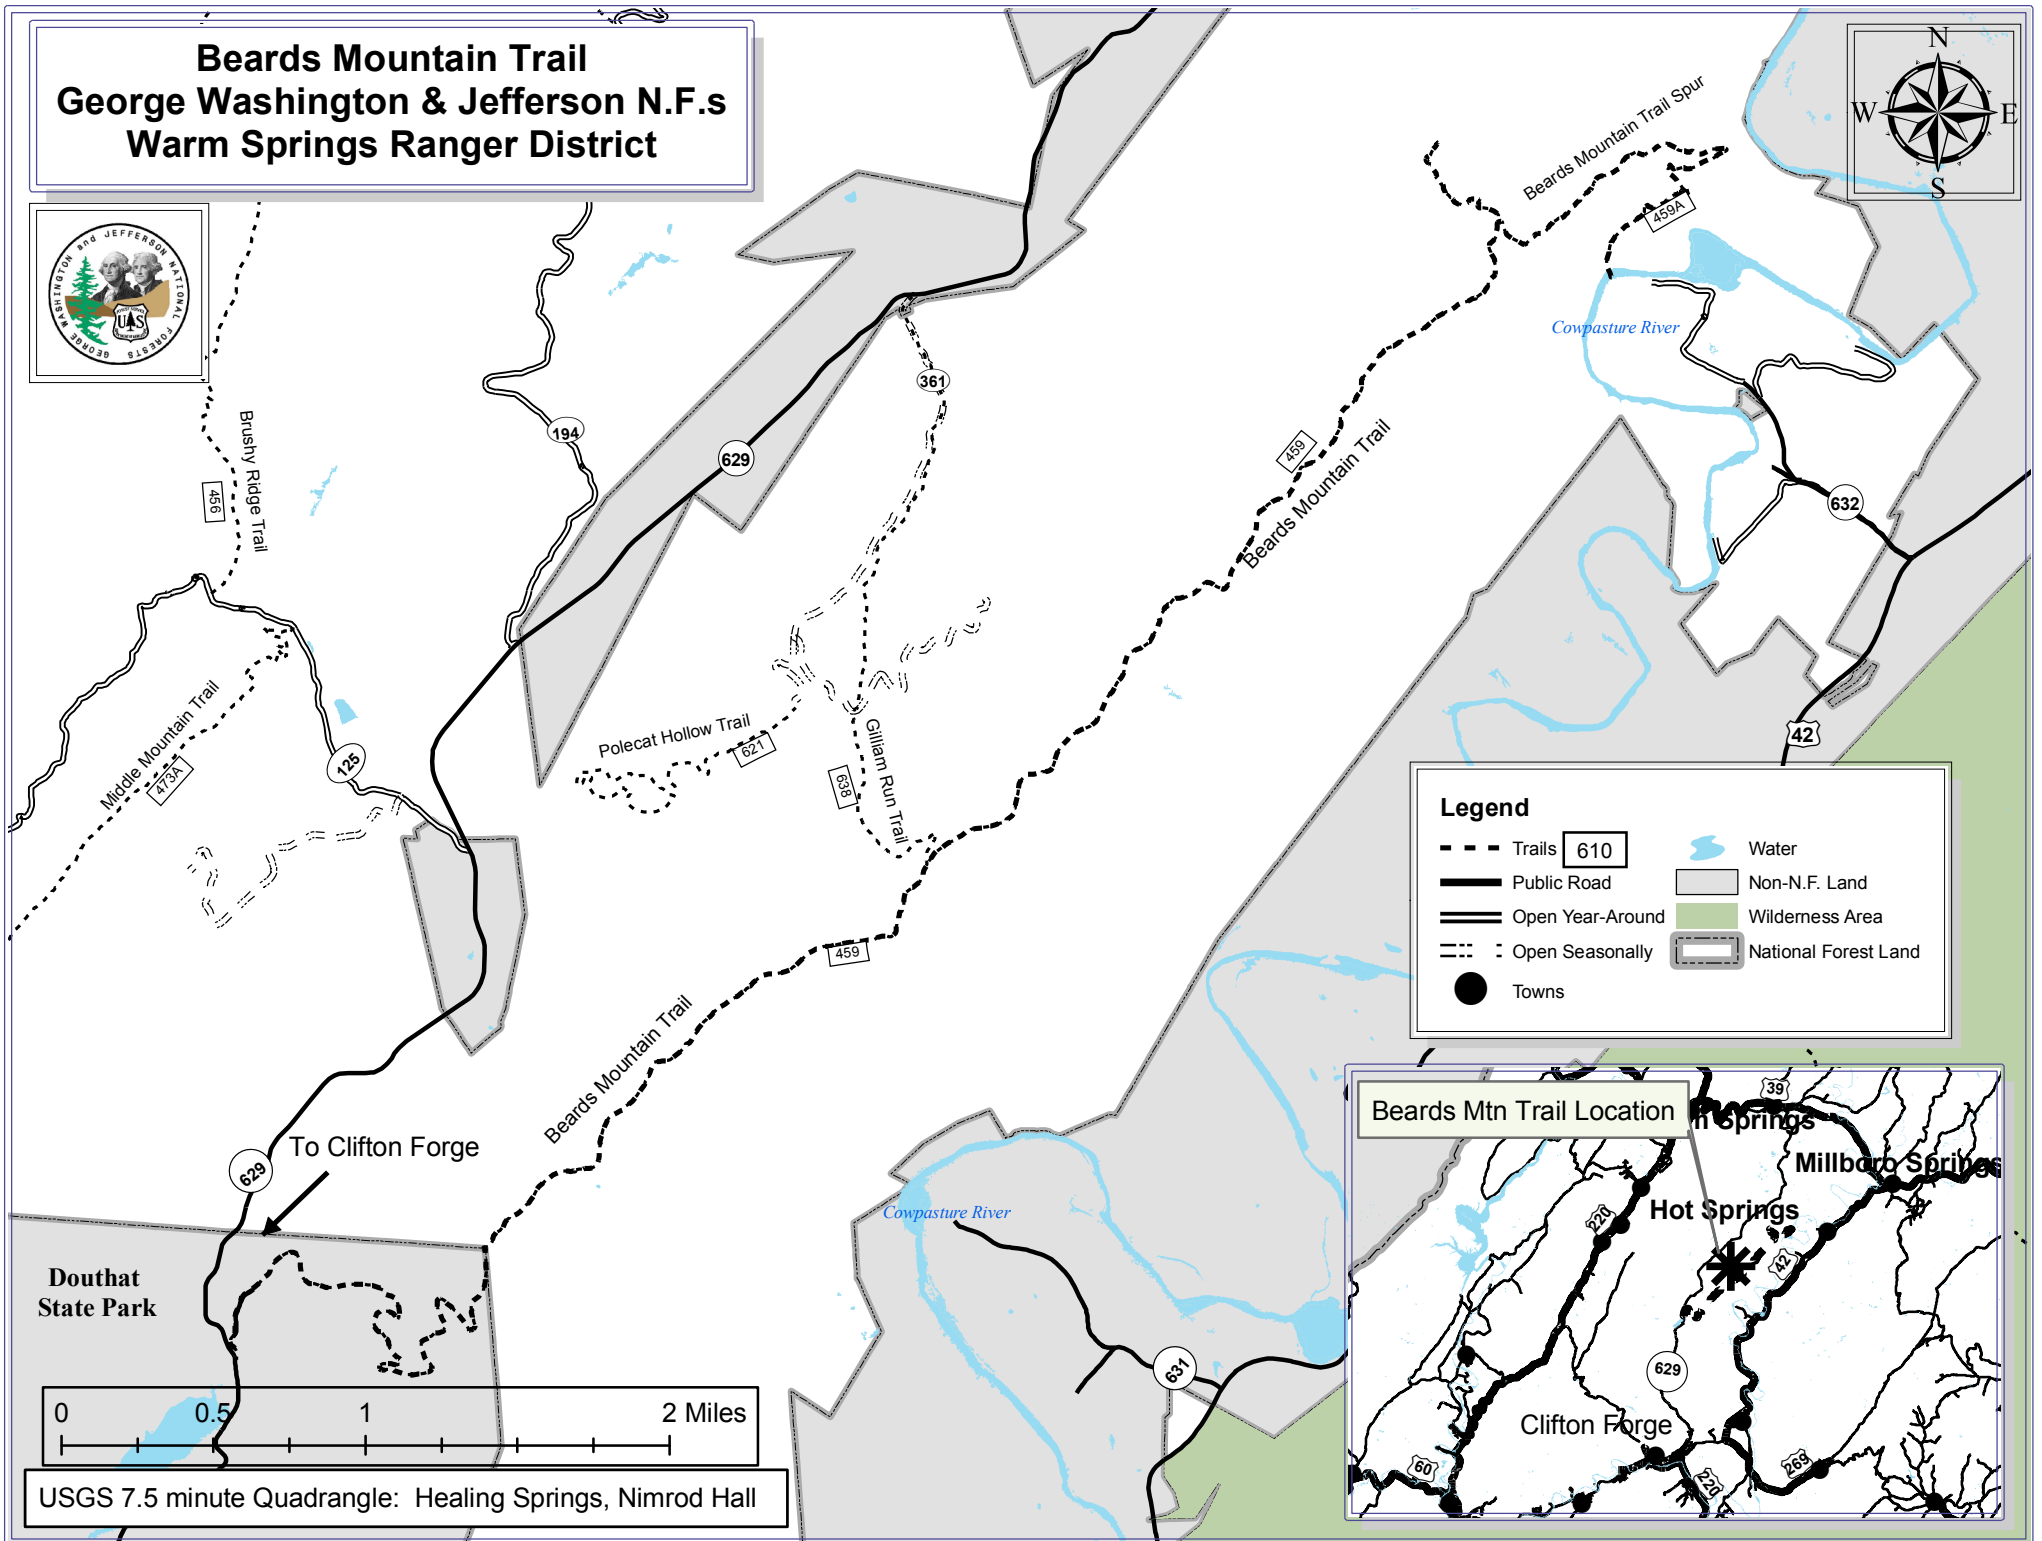

Beards Mountain Trail

George Washington & Jefferson N.F.s

Warm Springs Ranger District

Legend

- - - Trails	610	Water
— Public Road		Non-N.F. Land
== Open Year-Around		Wilderness Area
- · - · Open Seasonally		National Forest Land
● Towns		

USGS 7.5 minute Quadrangle: Healing Springs, Nimrod Hall